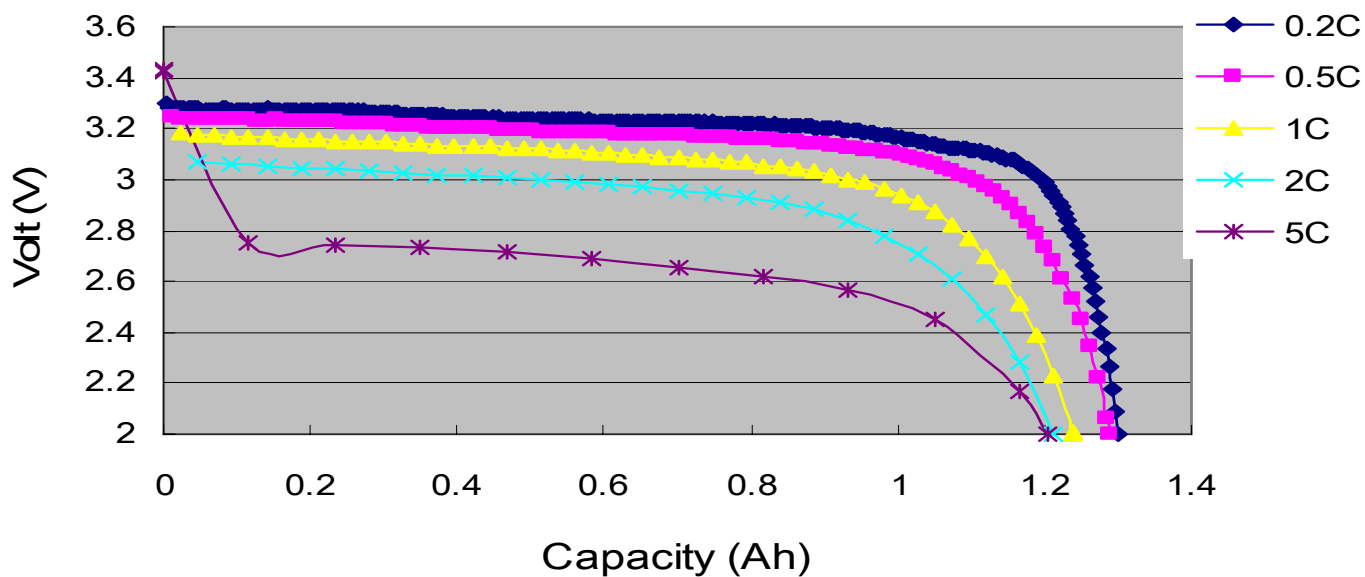

Cell Discharge C-Rate Test

Discharge curve of 18650 energy type cell at different c-rate

Human safe & Eco Friendly